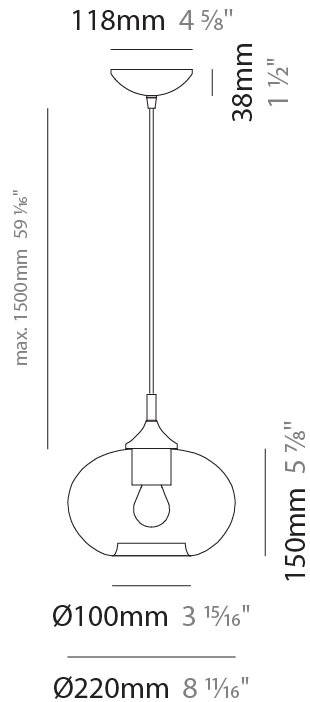

PROJECT	
TYPE	
SPECIFIER	
QUANTITY	
DATE	

PARIGI CIPOLLA MONOPOINT SUSPENSION

D141076-

base number   Finish
Options

1. To build a product code in our configurator select the specify button on the base model # product page
2. To build a manual product code on this datasheet choose from the options listed below in blue font and add the suffix to the base model #

GENERAL

Series: Parigi Cipolla
Subseries: Parigi Cipolla Monopoint
Partner: Cangini & Tucci
Division: Design
Installation: Suspension
Product Type: Pendant
Mounting Location: Ceiling

PHYSICAL

Shape: Sphere
Diameter (mm): 220
Diameter (in): 8 ¹¹/₁₆
Height (mm): 150
Height (in): 5 ⁷/₈
Max. Overall Height (mm): 1650
Max. Overall Height (in): 64 ¹⁵/₁₆
Weight (kg): 1.10
Weight (lbs): 2.43
Fixture Finish: [AMB / GRN / PNK / RUB / SKB / SMK / TOB / TRA](#)
Holder Finish: CHR
Fixture Material: Glass / Metal
Primary Material: Glass - Borosilicate
Cable Details: 1500mm Cable

ELECTRICAL

Number of Lamps: 1
Lamp Type: LED Retrofit
Bulb Included: Bulb Not Included
Max. Wattage Per Lamp (W): 8
Lamp Base: E26
Input Voltage (V): 120
Upon Request: 277Vac / GU24

LED

OPTICAL

RATINGS AND CERTIFICATIONS

Certified By: Certified for North American Standards
IP rating: IP20