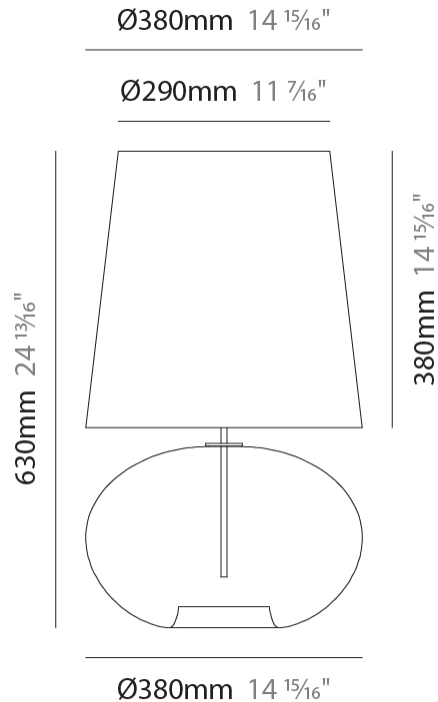

PROJECT
TYPE
SPECIFIER
QUANTITY
DATE

PARIGI CIPOLLA PORTABLE

D144010-

base number   Finish
Options

1. To build a product code in our configurator select the specify button on the base model # product page
2. To build a manual product code on this datasheet choose from the options listed below in blue font and add the suffix to the base model #

GENERAL

Series: Parigi Cipolla
Partner: Cangini & Tucci
Division: Design
Installation: Portable
Product Type: Table
Mounting Location: Table

PHYSICAL

Shape: Sphere
Diameter (mm): 380
Diameter (in): 14 ¹⁵/₁₆"
Height (mm): 630
Height (in): 24 ¹³/₁₆"
Weight (kg): 2.64
Weight (lbs): 5.82
Fixture Finish: [AMB](#) / [GRN](#) / [PNK](#) / [RUB](#) / [SKB](#) / [SMK](#) / [TOB](#) / [TRA](#)
Holder Finish: CHR
Fixture Material: Glass / Metal
Primary Material: Glass - Borosilicate

ELECTRICAL

Number of Lamps: 1
Lamp Type: LED Retrofit
Bulb Included: Bulb Not Included
Max. Wattage Per Lamp (W): 7
Lamp Base: E26
Input Voltage (V): 120
Upon Request: 277Vac / GU24

LED

OPTICAL

RATINGS AND CERTIFICATIONS

Certified By: Certified for North American Standards
IP rating: IP20