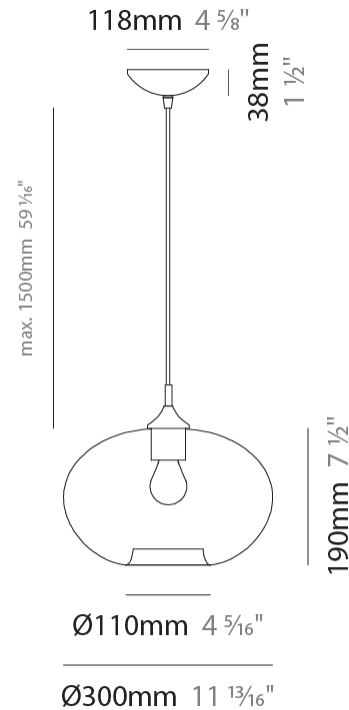

PARIGI CIPOLLA MONOPOINT SUSPENSION

D141077-

base number Finish
Options

1. To build a product code in our configurator select the specify button on the base model # product page
2. To build a manual product code on this datasheet choose from the options listed below in blue font and add the suffix to the base model #

GENERAL

Series: Parigi Cipolla
Subseries: Parigi Cipolla Monopoint
Partner: Cangini & Tucci
Division: Design
Installation: Suspension
Product Type: Pendant
Mounting Location: Ceiling

PHYSICAL

Shape: Sphere
Diameter (mm): 300
Diameter (in): 11 ¹³/₁₆"
Height (mm): 190
Height (in): 7 ¹/₂"
Max. Overall Height (mm): 1690
Max. Overall Height (in): 66 ⁹/₁₆"
Weight (kg): 1.40
Weight (lbs): 3.09
[Fixture Finish: AMB / GRN / PNK / RUB / SKB / SMK / TOB / TRA](#)
Holder Finish: CHR
Fixture Material: Glass / Metal
Primary Material: Glass - Borosilicate
Cable Details: 1500mm Cable

ELECTRICAL

Number of Lamps: 1
Lamp Type: LED Retrofit
Bulb Included: Bulb Not Included
Max. Wattage Per Lamp (W): 8
Lamp Base: E26
Input Voltage (V): 120
Upon Request: 277Vac / GU24

LED

OPTICAL

RATINGS AND CERTIFICATIONS

Certified By: Certified for North American Standards
IP rating: IP20

PROJECT
TYPE
SPECIFIER
QUANTITY
DATE