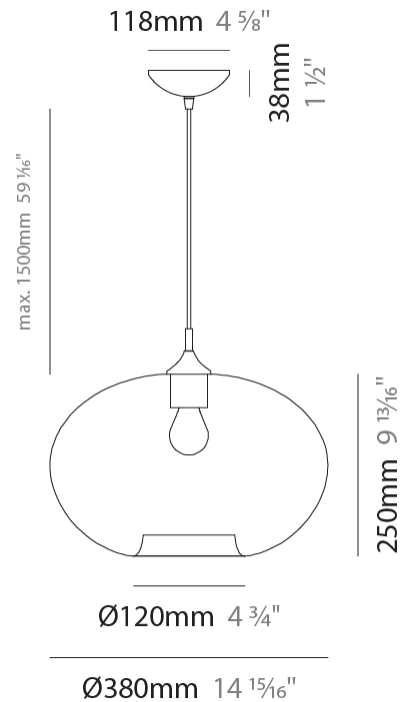

PROJECT	_____
TYPE	_____
SPECIFIER	_____
QUANTITY	_____
DATE	_____

PARIGI CIPOLLA MONOPOINT SUSPENSION

D141078-

base number   Finish
Options

1. To build a product code in our configurator select the specify button on the base model # product page
2. To build a manual product code on this datasheet choose from the options listed below in blue font and add the suffix to the base model #

GENERAL

Series: Parigi Cipolla
Subseries: Parigi Cipolla Monopoint
Partner: Cangini & Tucci
Division: Design
Installation: Suspension
Product Type: Pendant
Mounting Location: Ceiling

PHYSICAL

Shape: Sphere
Diameter (mm): 380
Diameter (in): 14 ¹⁵/₁₆
Height (mm): 250
Height (in): 9 ¹³/₁₆
Max. Overall Height (mm): 1750
Max. Overall Height (in): 68 ⁷/₈
Weight (kg): 2.40
Weight (lbs): 5.29
[Fixture Finish: AMB / GRN / PNK / RUB / SKB / SMK / TOB / TRA](#)
Holder Finish: CHR
Fixture Material: Glass / Metal
Primary Material: Glass - Borosilicate
Cable Details: 1500mm Cable

ELECTRICAL

Number of Lamps: 1
Lamp Type: LED Retrofit
Bulb Included: Bulb Not Included
Max. Wattage Per Lamp (W): 8
Lamp Base: E26
Input Voltage (V): 120
Upon Request: 277Vac / GU24

LED

OPTICAL

RATINGS AND CERTIFICATIONS

Certified By: Certified for North American Standards
IP rating: IP20